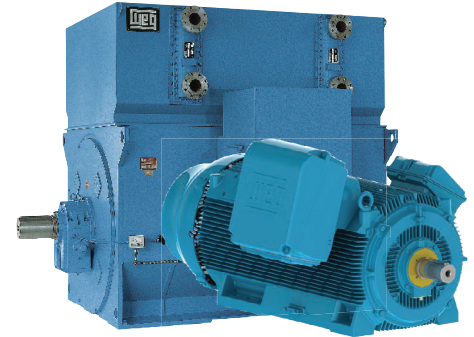

Low Voltage Motors
Single and 3-Phase, 1/8 to 700HP
General Purpose Motors
Explosion Proof Motors
Crusher Duty Motors
IEEE 841 Motors
JP/JM Pump Motors
P-Base Pump Motors
Inverter Duty Motors
IEC Metric Motors
Triple Rate Oil Well Pumping Motors
Brake Motors
Compressor Duty Motors
Farm Duty Motors
Auger Drive Motors
Saw Arbor Motors
Cooling Tower Motors
Commercial HVAC Motors
Jet Pump Motors

Generators
Brushless Synchronous Generators for diesel gen-sets up to 4,200kVA
Synchronous generators up to 25,000kVA
Turbo-generators up to 120,000kVA

Large Electric Motors and Machines
Low Voltage 3-phase motors up to 2,500HP
Motors up to 150,000HP and 14,400V
Wound Rotor Systems (including starters) up to 70,000HP and 13,200V
Synchronous Motors up to 150,000HP and 14,400V
Explosion proof motors (Ex-d) up to 1,500kW and 11kV
Ex-n, Ex-e, Ex-p motors